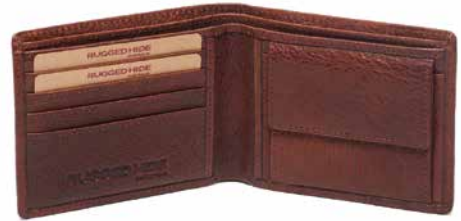

ELI TINY WJ-385
Black, Brown, Cognac

BIKEY SAFARI W-1796 S
Black, Brown

BIKEY HUNTER W-1796H
Hunter

ANDY RH-1510
Brown, Brandy

NICK RH-1509
Brown, Brandy

ROGER RH-1508
Brown, Brandy

MONEY CLIP SAF-7745
Black, Brown